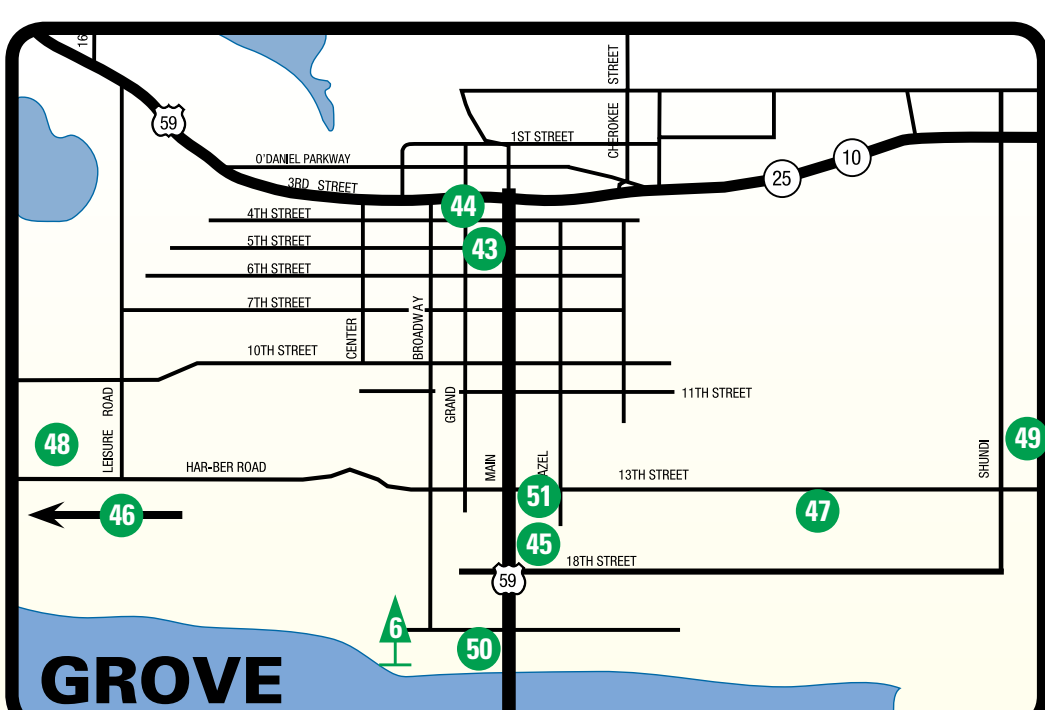

MIAMI
15 minutes

VINITA
15 minutes

PRYOR

KETCHUM

LANGLEY

SOUTH GRAND & DUCK CREEK

MONKEY ISLAND
HORSE CREEK & WEST GRAND

BERNICE

MONKEY ISLAND

FAIRLAND

COWSKIN

WYANDOTTE

GROVE

JAY & EAST GRAND

JAY

★ Grand Lake Visitor's Center and Grove Chamber of Commerce

TRAVEL DISTANCES

	MILES	HRS.
OKLAHOMA		
Oklahoma City	175	3.1
Tulsa	68	1.4
ARKANSAS		
Fayetteville	89	2
Little Rock	291	5
MISSOURI		
Branson	130	2.4
Kansas City	190	3.5
Springfield	120	2
KANSAS		
Wichita	208	4
Lawrence	200	3.75
TEXAS		
Dallas	340	6
Wichita Falls	290	4.75